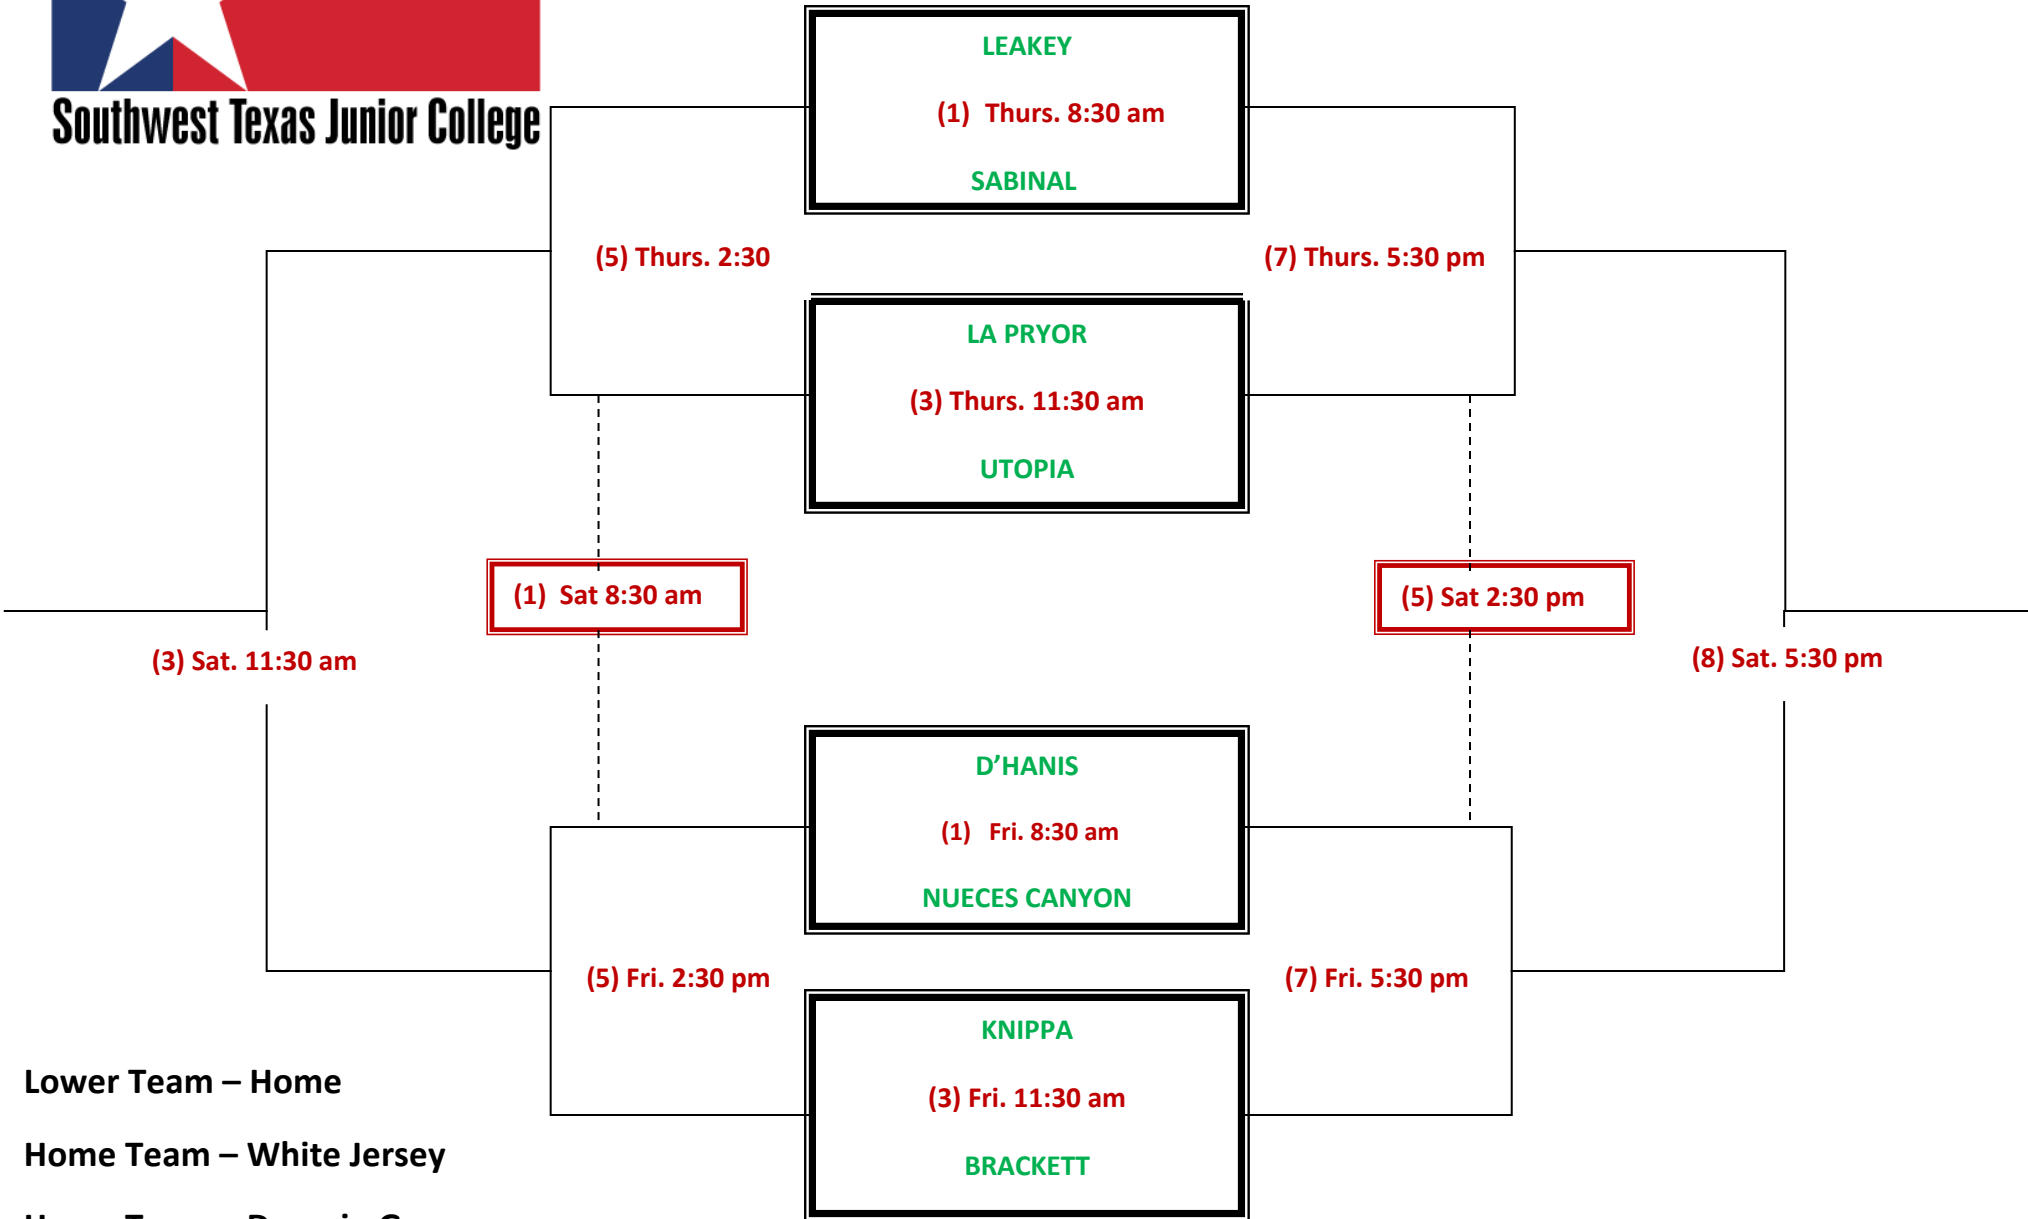

GIRLS

2022 SWTJC

Invitational
Tournament

Lower Team – Home

Home Team – White Jersey

Home Team – Dress in Gym

Visiting Team – Dress Upstairs